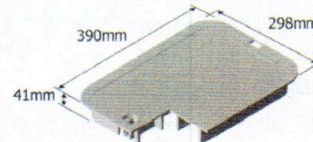

430mm x 300mm x 300mm Rectangular Valve Box

- Commercial grade valve box for housing multiple solenoid valves or larger single valves
- **No** Pipe cuts-outs
- Snap on lid for easy access with stainless steel bolt for security
- T-Lip lid to reduce risk of dirt jamming lid lift
- Lid marked "Irrigation Control Valve"

Ordering Information	
Code	Description
591-VB1419	430mm x 300mm x 300mm Rectangular Valve box, Green body, Green Lid
591-VB1419RW	300mm x 430mm x 300mm Rectangular Valve box, Lilac Lid and body
591VBL1419	Green Lid to suit 591-VB1419
591VBE1419	Extension (Black body) suits 591-VB1419

Extension

530mm x 380mm x 300mm Jumbo Rectangular Valve Box

- Commercial grade valve box for housing multiple solenoid valves
- **No** Pipe cuts-outs
- Snap on lid for easy access with stainless steel bolt for security
- T-Lip lid to reduce risk of dirt jamming lid lift
- Lid marked "Irrigation Control Valve"

Ordering Information	
Code	Description
591-VB-12	530mm x 380mm x 300mm Rectangular Valve box, Green body, Green Lid
591-VBL12	Green Lid to suit 591-VB-12
591-VBL12RW	Lilac lid to suit 591-VB-12