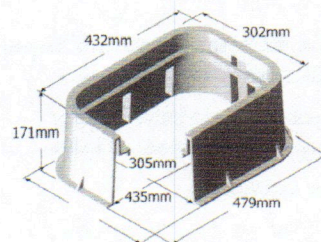

430mm x 300mm x 300mm Rectangular Valve Box

- Commercial grade valve box for housing multiple solenoid valves or larger single valves
- **No** Pipe cuts-outs
- Snap on lid for easy access with stainless steel bolt for security
- T-Lip lid to reduce risk of dirt jamming lid lift
- Lid marked "Irrigation Control Valve"

Ordering Information	
Code	Description
591-VB1419	430mm x 300mm x 300mm Rectangular Valve box, Green body, Green Lid
591-VB1419RW	300mm x 430mm x 300mm Rectangular Valve box, Lilac Lid and body
591VBL1419	Green Lid to suit 591-VB1419
591VBE1419	Extension (Black body) suits 591-VB1419

Extension

530mm x 380mm x 300mm Jumbo Rectangular Valve Box

- Commercial grade valve box for housing multiple solenoid valves
- **No** Pipe cuts-outs
- Snap on lid for easy access with stainless steel bolt for security
- T-Lip lid to reduce risk of dirt jamming lid lift
- Lid marked "Irrigation Control Valve"

Ordering Information	
Code	Description
591-VB-12	530mm x 380mm x 300mm Rectangular Valve box, Green body, Green Lid
591-VBL12	Green Lid to suit 591-VB-12
591-VBL12RW	Lilac lid to suit 591-VB-12