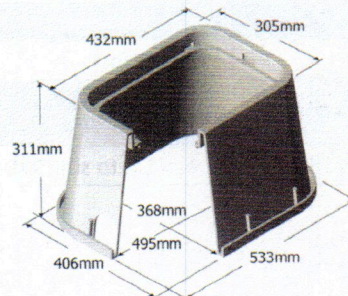

430mm x 300mm x 300mm Rectangular Valve Box

- Commercial grade valve box for housing multiple solenoid valves or larger single valves
- **No** Pipe cuts-outs
- Snap on lid for easy access with stainless steel bolt for security
- T-Lip lid to reduce risk of dirt jamming lid lift
- Lid marked "Irrigation Control Valve"

Ordering Information	
Code	Description
591-VB1419	430mm x 300mm x 300mm Rectangular Valve box, Green body, Green Lid
591-VB1419RW	300mm x 430mm x 300mm Rectangular Valve box, Lilac Lid and body
591VBL1419	Green Lid to suit 591-VB1419
591VBE1419	Extension (Black body) suits 591-VB1419

Extension

530mm x 380mm x 300mm Jumbo Rectangular Valve Box

- Commercial grade valve box for housing multiple solenoid valves
- **No** Pipe cuts-outs
- Snap on lid for easy access with stainless steel bolt for security
- T-Lip lid to reduce risk of dirt jamming lid lift
- Lid marked "Irrigation Control Valve"

Ordering Information	
Code	Description
591-VB-12	530mm x 380mm x 300mm Rectangular Valve box, Green body, Green Lid
591-VBL12	Green Lid to suit 591-VB-12
591-VBL12RW	Lilac lid to suit 591-VB-12