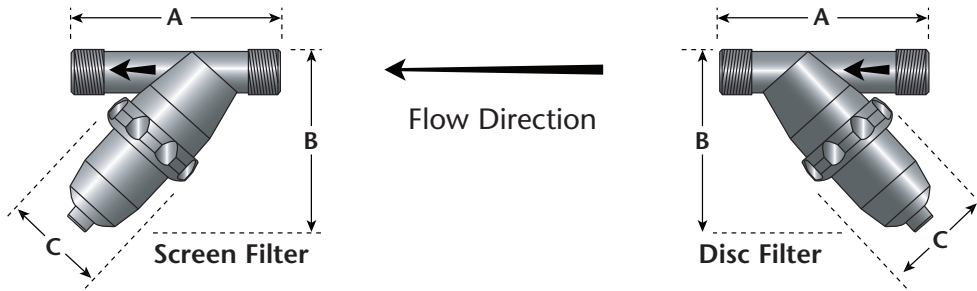

TORO

Count on it.

F Series Plastic Filters

Micro-Irrigation

Application:

The F Series family of plastic Y filters offers superior performance and durability under demanding conditions. Filters are suitable as a primary or secondary filter. Screen filters are available in small and large body bodies. Small body filters are ideal for tight installations and large body filters provide a larger filtration area. All these features make these filters ideal for agricultural, greenhouse and nursery applications.

Features:

- Plastic Y filters are available in a 3/4", 1" and 1 1/2" NPT
- Constructed of the highest quality plastics for durability and corrosion resistance
- Available in Plastic Disc and Stainless-Steel Screen
- 3/4" & 1" screen filters are available in small and large size bodies
- Easy element access for trouble-free maintenance
- 1/2" male thread outlet w/cap for quick flush cleaning
- Working pressure range 5 to 142 psi (at 73° F)
- Flow rate 5 to 80 gpm
- Body and cap constructed of nylon
- Locking ring constructed of glass reinforced nylon
- Element sealing guide
- O-ring constructed of Buna-N

F Series Plastic Filters

"F" Series Y-Filters
Headloss chart

- 1 ALFS75150-S
- 2 ALFD75150-L
ALFS75150-L
ALFS10150-S
- 3 ALFD10150-L
ALFS10150-L
- 4 ALFD15150-L
ALFS15150-L

Models with Sizes (Male NPT)

Model	Size	Maximum Flow Rate	Element	Mesh	Body Size
Disc Filters					
ALFD75150-L	3/4"	25 gpm	Disc	150	Large body
ALFD10150-L	1"	35 gpm	Disc	150	Large body
ALFD15150-L	1½"	80 gpm	Disc	150	Large body
Screen Filters					
ALFS75150-S	3/4"	18 gpm	Screen	150	Small body
ALFS75150-L	3/4"	25 gpm	Screen	150	Large body
ALFS10150-S	1"	25 gpm	Screen	150	Small body
ALFS10150-L	1"	35 gpm	Screen	150	Large body
ALFS15150-L	1½"	80 gpm	Screen	150	Large body