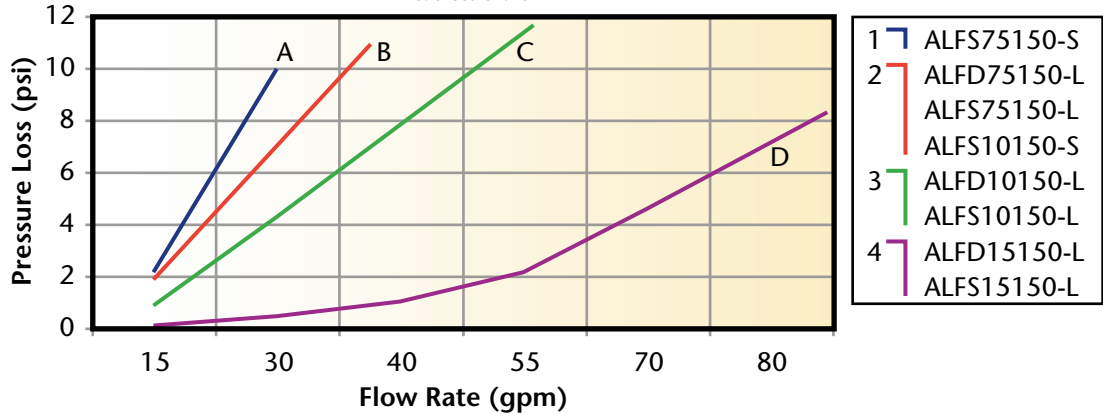

TORO

Count on it.

F Series Plastic Filters

Micro-Irrigation

Application:

The F Series family of plastic Y filters offers superior performance and durability under demanding conditions. Filters are suitable as a primary or secondary filter. Screen filters are available in small and large body bodies. Small body filters are ideal for tight installations and large body filters provide a larger filtration area. All these features make these filters ideal for agricultural, greenhouse and nursery applications.

Features:

- Plastic Y filters are available in a 3/4", 1" and 1 1/2" NPT
- Constructed of the highest quality plastics for durability and corrosion resistance
- Available in Plastic Disc and Stainless-Steel Screen
- 3/4" & 1" screen filters are available in small and large size bodies
- Easy element access for trouble-free maintenance
- 1/2" male thread outlet w/cap for quick flush cleaning
- Working pressure range 5 to 142 psi (at 73° F)
- Flow rate 5 to 80 gpm
- Body and cap constructed of nylon
- Locking ring constructed of glass reinforced nylon
- Element sealing guide
- O-ring constructed of Buna-N

F Series Plastic Filters

"F" Series Y-Filters
Headloss chart

- 1 ALFS75150-S
- 2 ALFD75150-L
ALFS75150-L
ALFS10150-S
- 3 ALFD10150-L
ALFS10150-L
- 4 ALFD15150-L
ALFS15150-L

Models with Sizes (Male NPT)

Model	Size	Maximum Flow Rate	Element	Mesh	Body Size
Disc Filters					
ALFD75150-L	3/4"	25 gpm	Disc	150	Large body
ALFD10150-L	1"	35 gpm	Disc	150	Large body
ALFD15150-L	1½"	80 gpm	Disc	150	Large body
Screen Filters					
ALFS75150-S	3/4"	18 gpm	Screen	150	Small body
ALFS75150-L	3/4"	25 gpm	Screen	150	Large body
ALFS10150-S	1"	25 gpm	Screen	150	Small body
ALFS10150-L	1"	35 gpm	Screen	150	Large body
ALFS15150-L	1½"	80 gpm	Screen	150	Large body